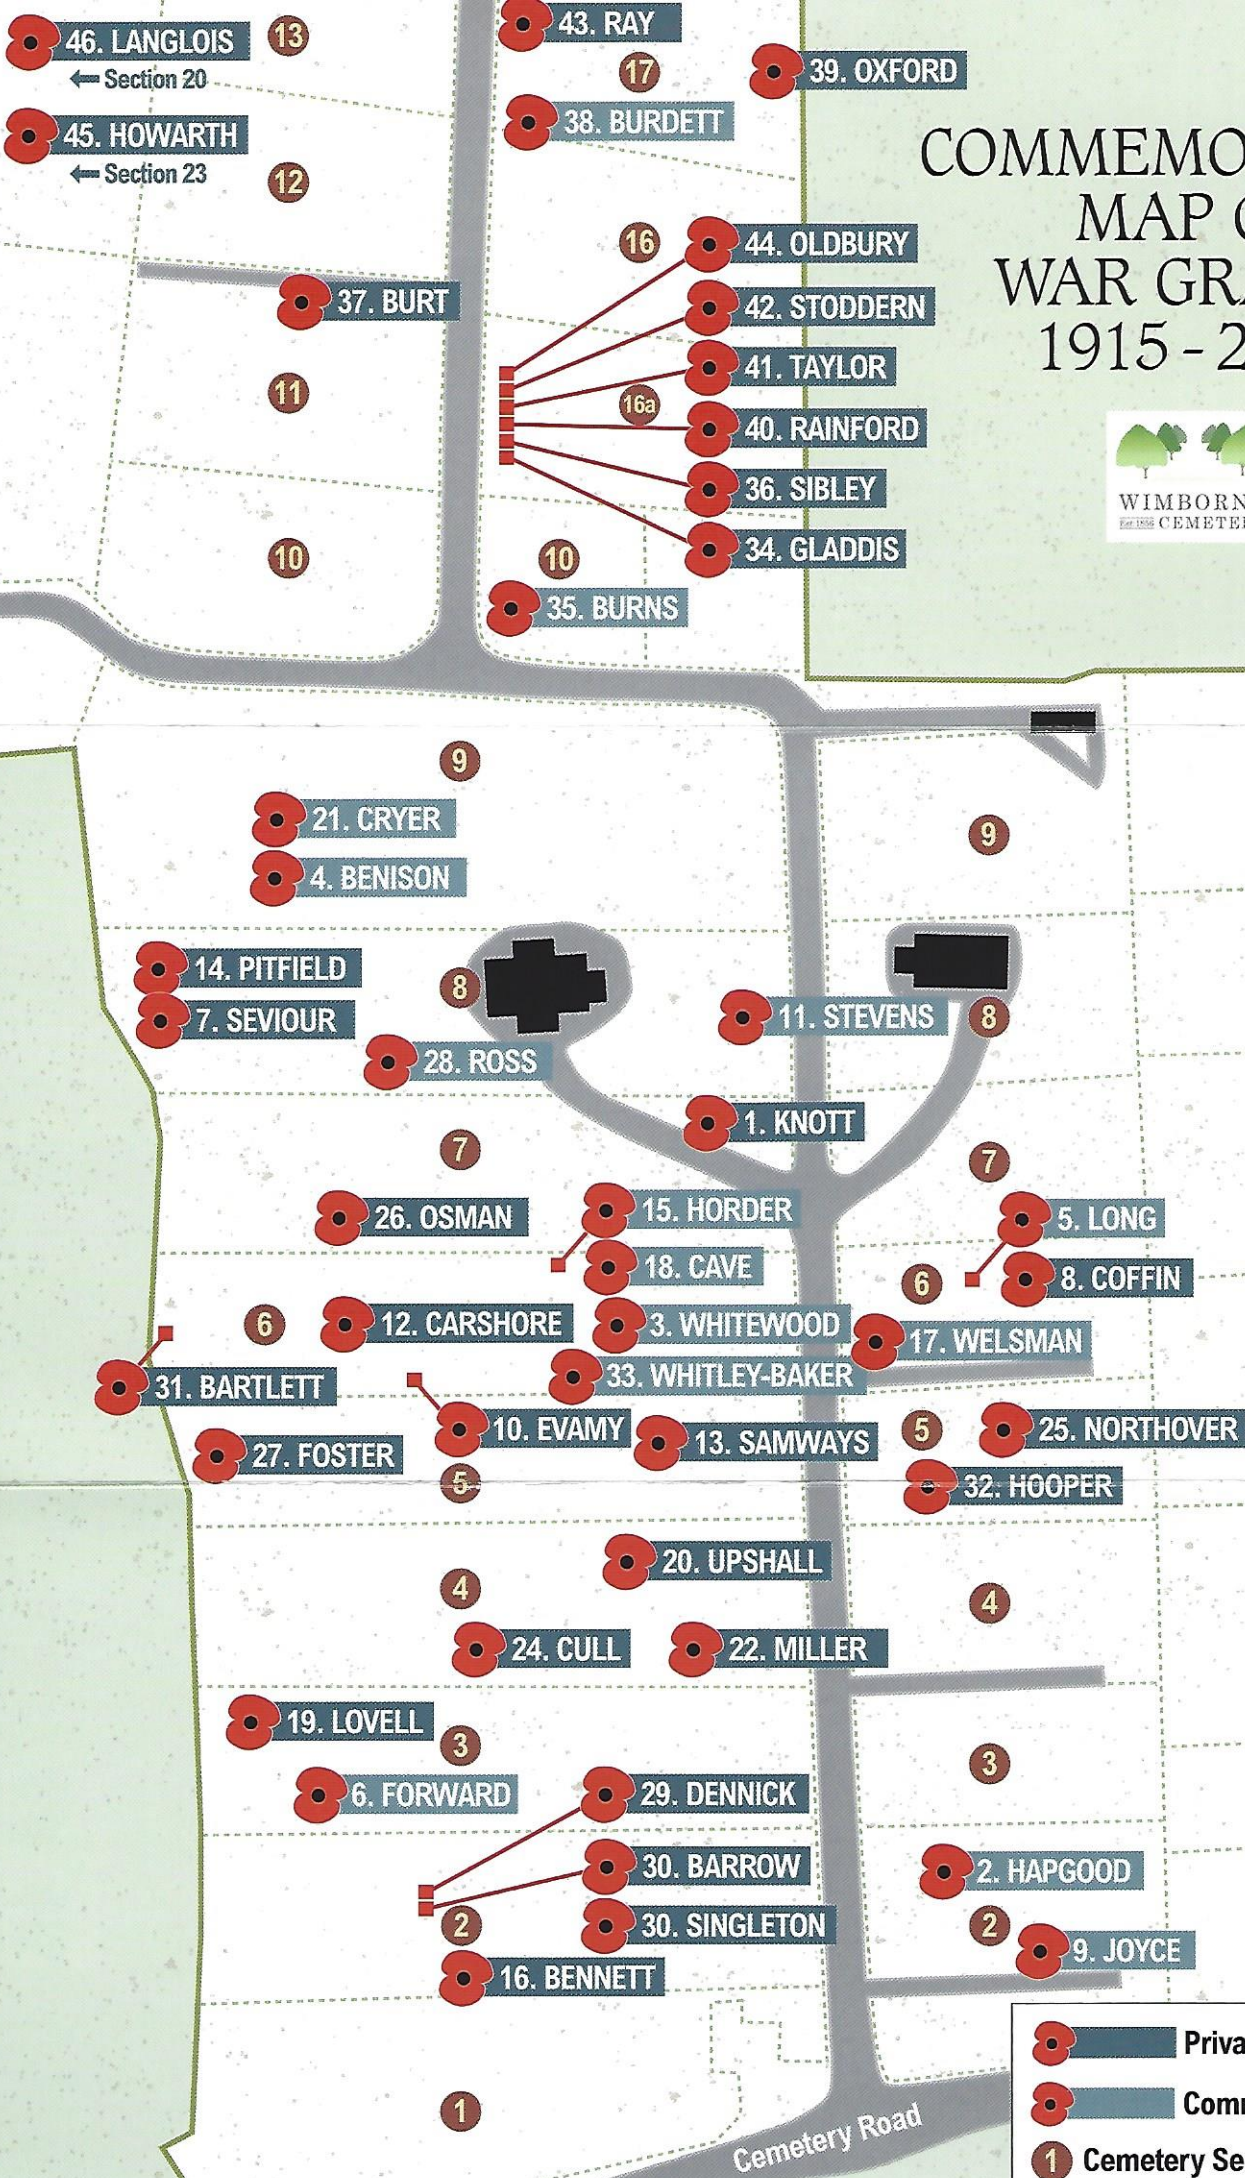

COMMEMORATIVE MAP OF WAR GRAVES 1915 - 2018

-   Private Memorial
-   Commission Headstone
-  Cemetery Section Number